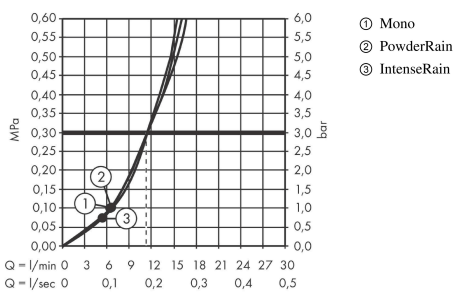

Pulsify Select S

Hand shower 105 3jet Activation

Surfaces: **Matt White** Article Number: **24100700**

Description

product features

- shower head size: 105 mm
- spray type: PowderRain, IntenseRain, MonoRain
- convenient diversion via Select button
- spray disc surface: graphite
- maximum flow rate at 3 bar: 11,5 l/min
- minimum flow pressure: 0,08 MPa (hydrodynamic pressure)
- with internal water conduction
- rinseable screen insert
- connection thread G 1/2
- connection dimension: DN15

Technology

Design awards

reddot winner 2021

Product image

Scale drawing

Flowchart

The consumption was measured in combination with the appropriate fittings (thermostat/mixer/ in-wall valve) to reflect actual application in practice.