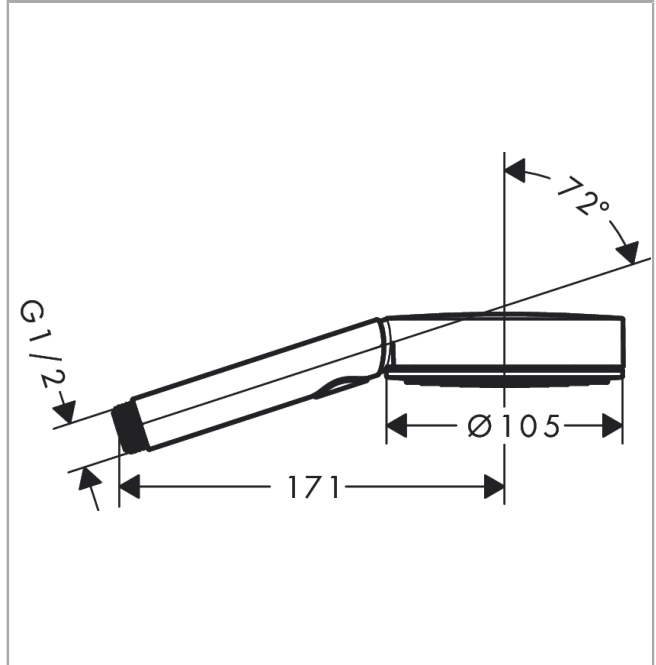

Pulsify Select S

Hand shower 105 3jet Activation

Surfaces: **Matt White** Article Number: **24100700**

Description

product features

- shower head size: 105 mm
- spray type: PowderRain, IntenseRain, MonoRain
- convenient diversion via Select button
- spray disc surface: graphite
- maximum flow rate at 3 bar: 11,5 l/min
- minimum flow pressure: 0,08 MPa (hydrodynamic pressure)
- with internal water conduction
- rinseable screen insert
- connection thread G 1/2
- connection dimension: DN15

Technology

Design awards

reddot winner 2021

Product image

Scale drawing

Flowchart

The consumption was measured in combination with the appropriate fittings (thermostat/mixer/ in-wall valve) to reflect actual application in practice.